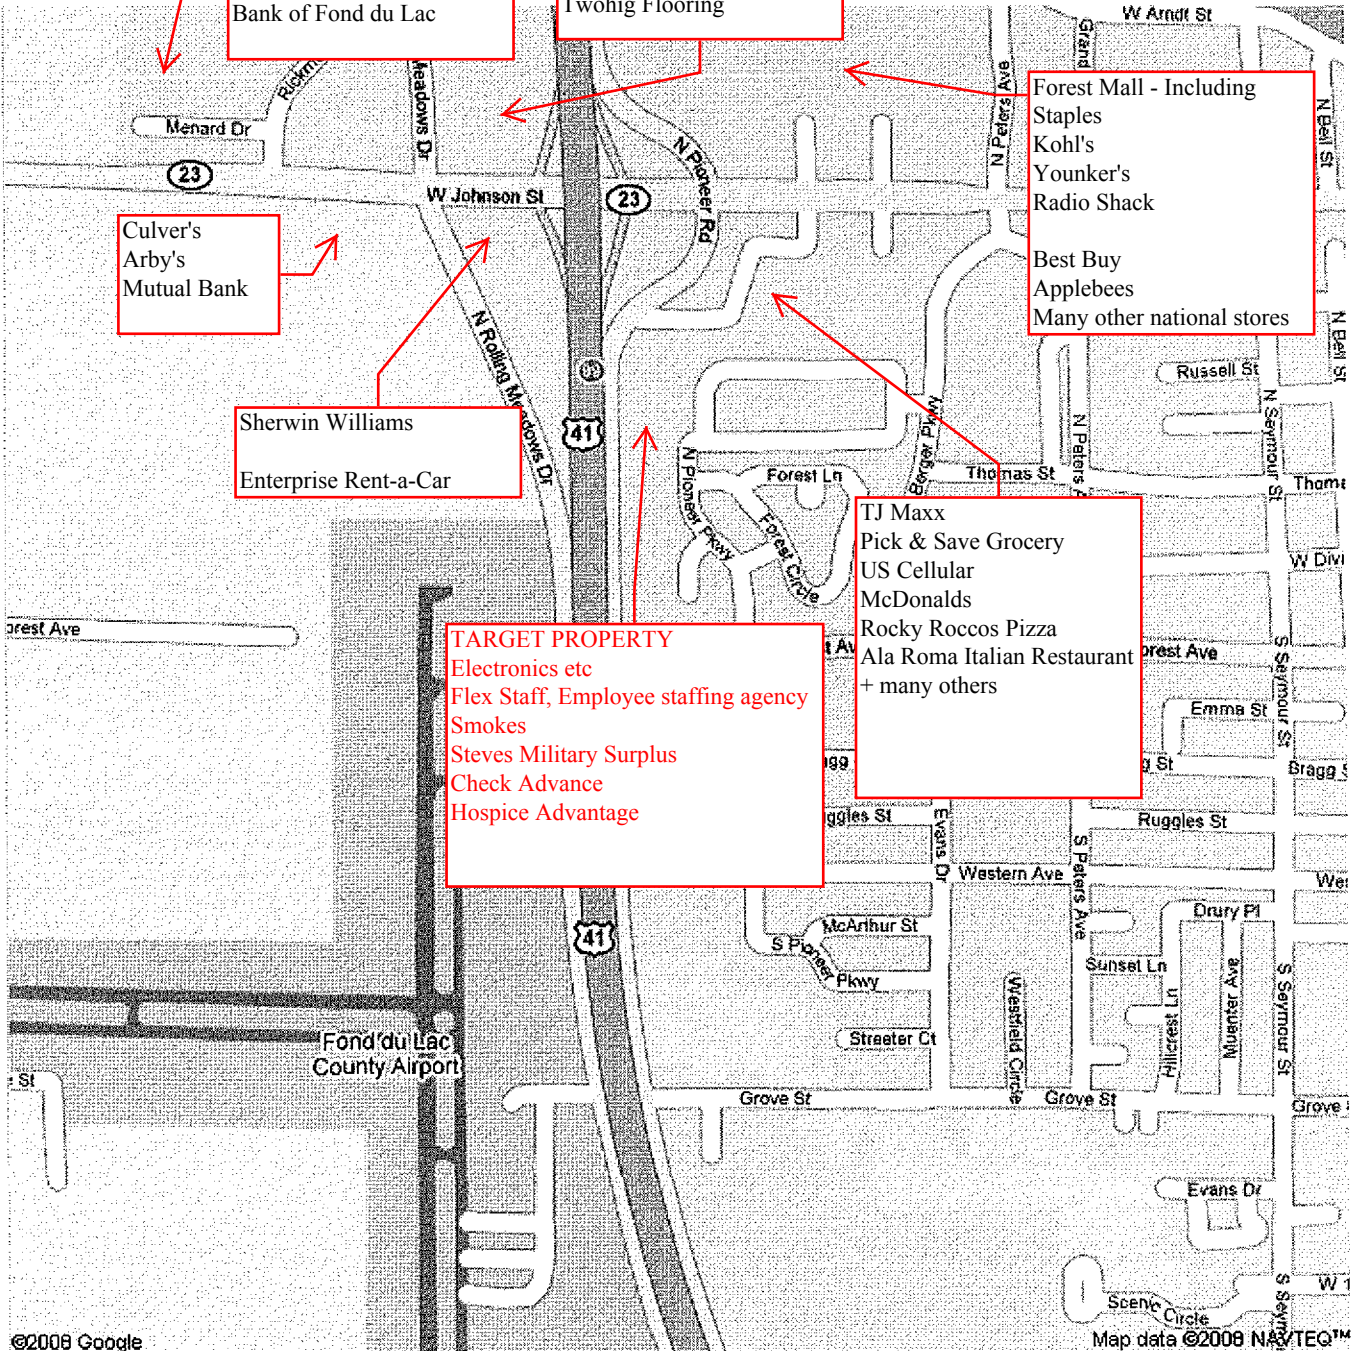

Menard's Home Improvement
Shell
Batteries Plus
Subway
Pizza Ranch
Bank of Fond du Lac

Holiday Automotive
Wal-Mart
Target
Kwik Trip
Twohig Flooring

Get Google Maps on your phone
Text the word "GMAPS" to 466453

TJ Maxx
Pick & Save Grocery
US Cellular
McDonalds
Rocky Roccas Pizza
Ala Roma Italian Restaurant
+ many others

Landmark Investment Real Estate L.L.P.
John Zorn, Broker
89 N Pioneer Road
Fond du Lac, WI 54935
920-921-3186 Cell 920-579-9999
www.fdl.net, click on Landmark Banner