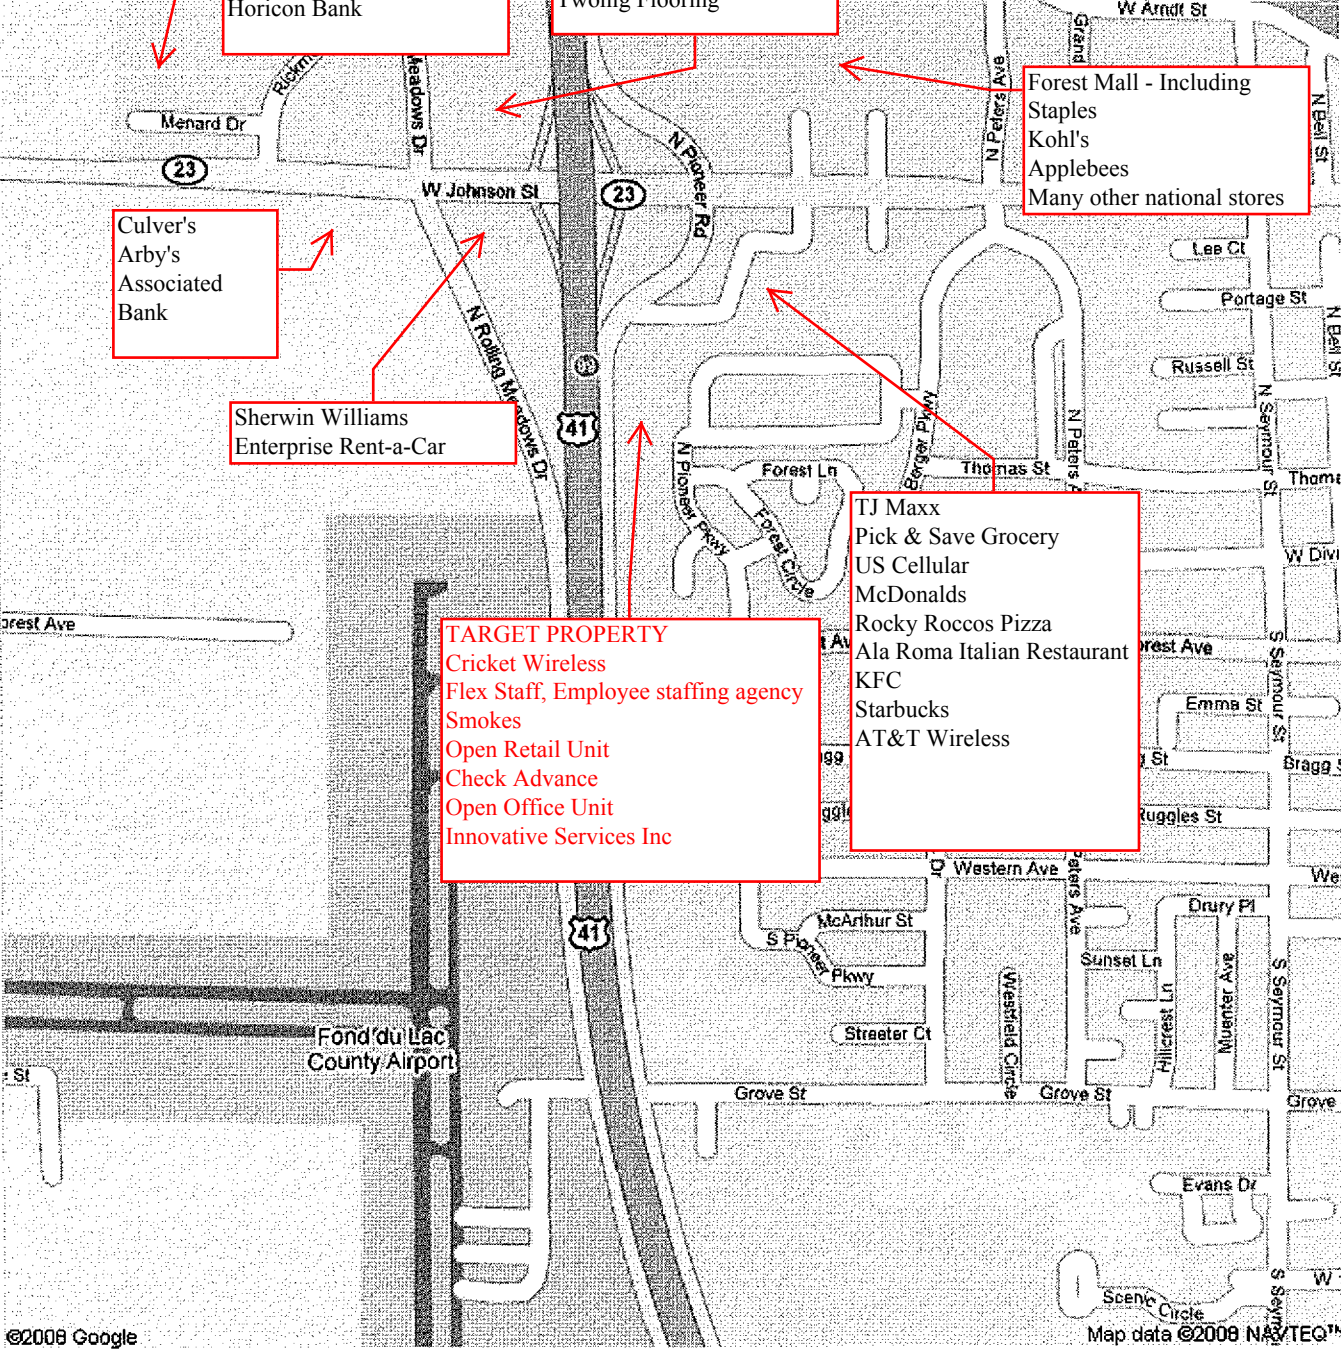

Menard's Home Improvement
Shell
Batteries Plus
Subway
Pizza Ranch
Horicon Bank

Fond du Lac, WI

Holiday Automotive
Wal-Mart
Target
Kwik Trip
Twohig Flooring

Get Google Maps on your phone
Text the word "GMAPS" to 466453

Forest Mall - Including
Staples
Kohl's
Applebees
Many other national stores

Culver's
Arby's
Associated Bank

Sherwin Williams
Enterprise Rent-a-Car

TARGET PROPERTY
Cricket Wireless
Flex Staff, Employee staffing agency
Smokes
Open Retail Unit
Check Advance
Open Office Unit
Innovative Services Inc

TJ Maxx
Pick & Save Grocery
US Cellular
McDonalds
Rocky Roccas Pizza
Ala Roma Italian Restaurant
KFC
Starbucks
AT&T Wireless

Landmark Investment Real Estate L.L.P.
John Zorn, Broker
89 N Pioneer Road
Fond du Lac, WI 54935
920-921-3186 Cell 920-579-9999
www.fdl.net, click on Landmark Banner